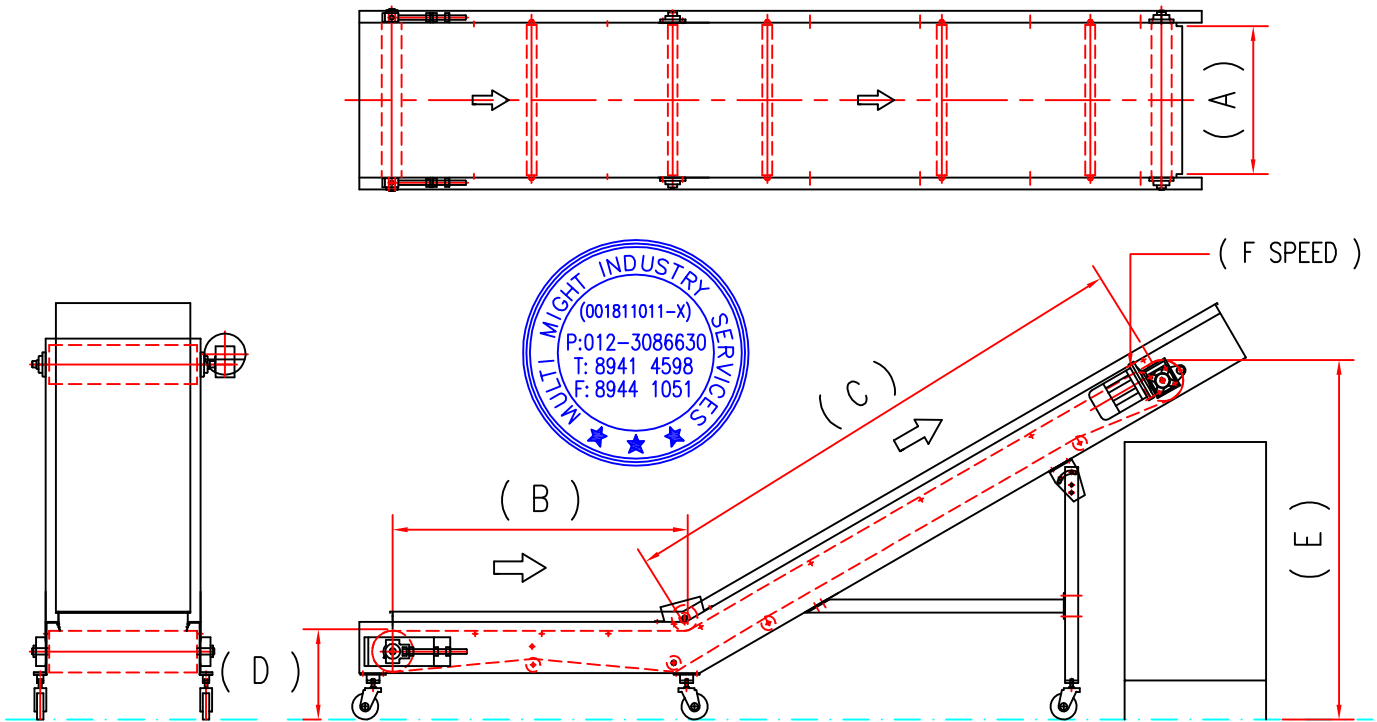

Email: mmis\_huan@yahoo.com

Website: www.my-mmis.com

FLAT TOP AND INCLINE (FTI) / FLAT TOP (FT) BELT CONVEYOR

TECHNICAL DATA :-

FLAT TOP AND INCLINE (FTI)						
MODEL:	A	B	C	D	E	( F SPEED )
BC-200-FTI	200	600 TO 1200	1200 TO 2400	380	1380	5 TO 15 m/min
BC-300-FTI	300	600 TO 1200	1200 TO 2400	380	1380	5 TO 15 m/min
BC-450-FTI	450	600 TO 1200	1200 TO 2400	380	1380	5 TO 15 m/min
BC-600-FTI	600	600 TO 1200	1200 TO 2400	380	1380	5 TO 15 m/min
FLAT TOP (FT)						
MODEL:	A	B + C	D	E	( F SPEED )	
BC-200-FT	200	1200 TO 6000	380	1380	5 TO 35 m/min	
BC-300-FT	300	1200 TO 6000	380	1380	5 TO 35 m/min	
BC-450-FT	450	1200 TO 6000	380	1380	5 TO 35 m/min	
BC-600-FT	600	1200 TO 6000	380	1380	5 TO 35 m/min	
CONSTRUCTION OF CONV. = STEEL OR STAINLESS STEEL				ALL DIMENSIONS ARE IN MILLIMETRES		