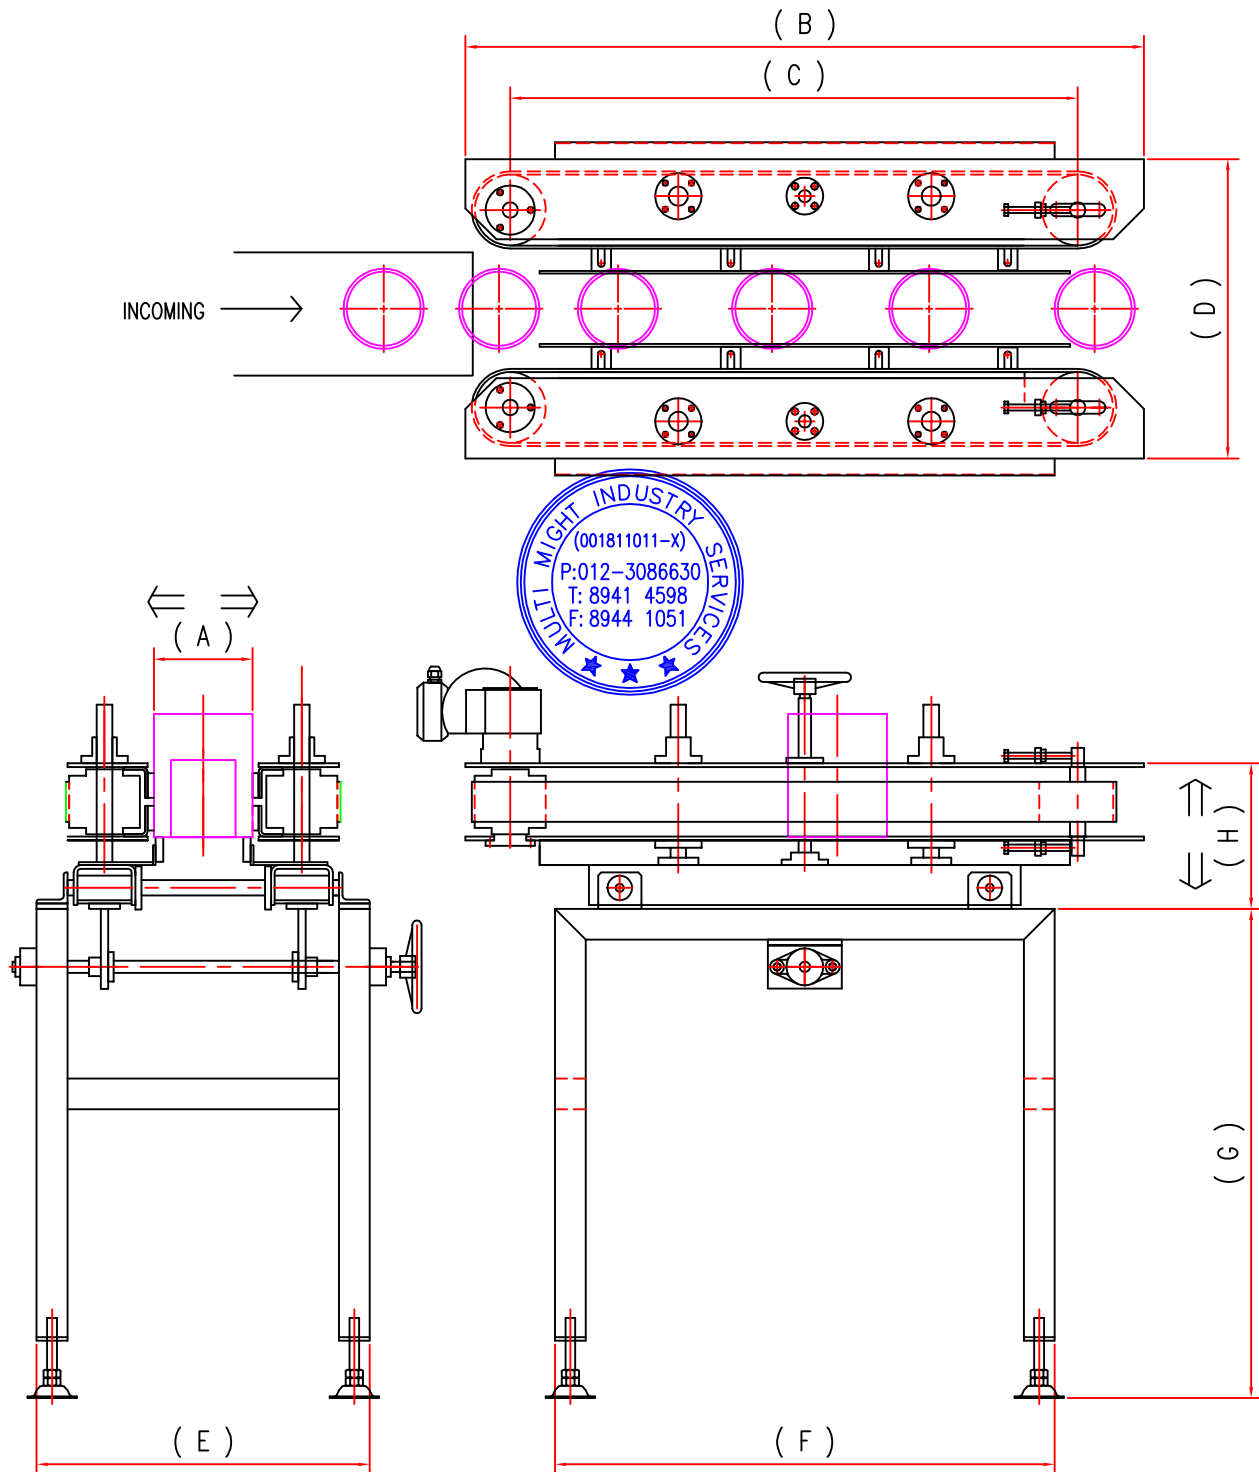

GRIPPER CONVEYOR

TECHNICAL DATA :-

MODEL:	A	B	C	D	E	F	G	H	SPEED OF CONVEYOR
GC-160 -CAN	>φ100 TO <φ165	1100	920	495	540	810	800	240	10 TO 25 m/min