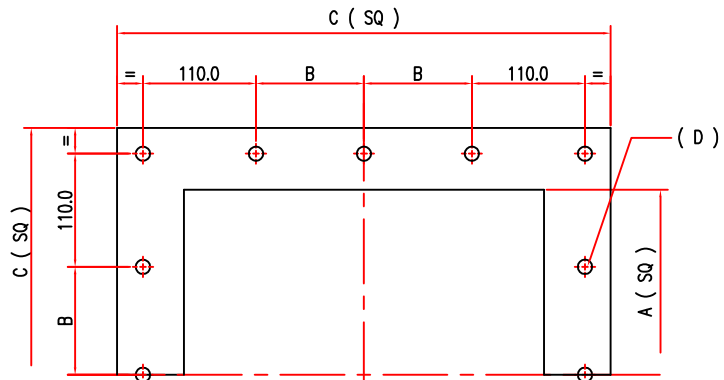

CONSTRUCTION OF VALVE = STEEL OR STAINLESS STEEL

CAPACITIES ARE IN CUBIC FEET PER REVOLUTION.
ALL DIMENSIONS ARE IN MILLIMETRES

AL 152 SQ
TOP & BOTTOM FLANGE

AL 200 SQ
TOP & BOTTOM FLANGE

AL 250 SQ, AL 300 SQ
TOP & BOTTOM FLANGE