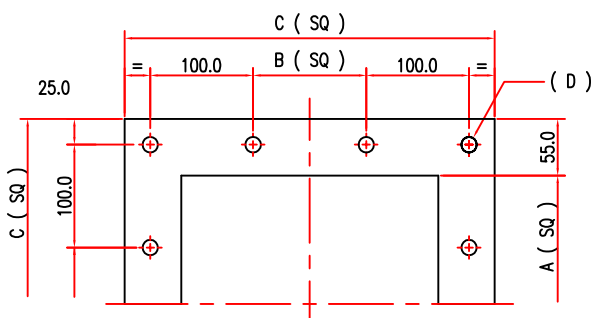

CONSTRUCTION OF VALVE = STEEL OR STAINLESS STEEL

CAPACITIES ARE IN CUBIC FEET PER REVOLUTION.
ALL DIMENSIONS ARE IN MILLIMETRES

AL 152 SQ
TOP & BOTTOM FLANGE

AL 200 SQ
TOP & BOTTOM FLANGE

AL 250 SQ, AL 300 SQ
TOP & BOTTOM FLANGE